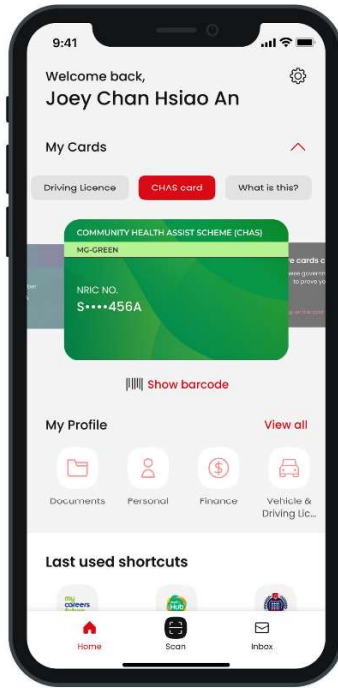

Sample User Guide for Accessing the Digital CHAS Card on Singpass

1 **Swipe left**
on the Digital IC

2 **Tap** on the
Digital CHAS Card

3 **Authenticate** using
fingerprint, face or
passcode

4 **Tap on "Show NRIC"**
to display the Digital
IC on the same screen

5 **Tap on the barcode icon**
to display the barcode
for scanning