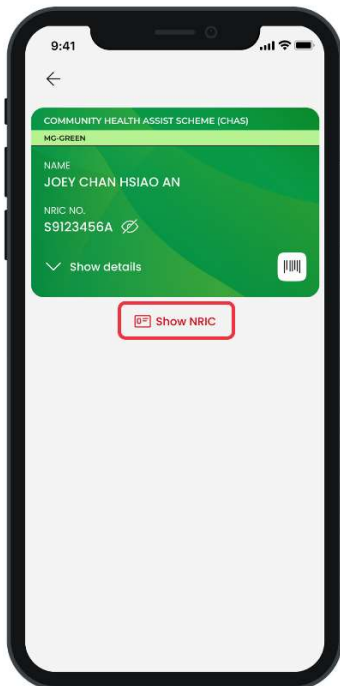

Sample User Guide for Accessing the Digital CHAS Card on Singpass

1 **Swipe left**
on the Digital IC

2 **Tap** on the
Digital CHAS Card

3 **Authenticate** using
fingerprint, face or
passcode

4 **Tap on "Show NRIC"**
to display the Digital
IC on the same screen

5 **Tap on the barcode icon**
to display the barcode
for scanning