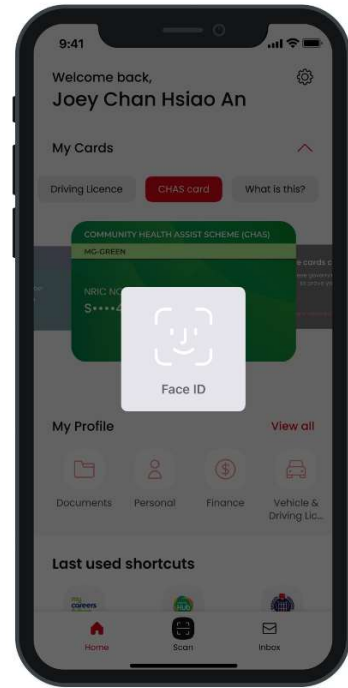

Sample User Guide for Accessing the Digital CHAS Card on Singpass

1 **Swipe left**
on the Digital IC

2 **Tap** on the
Digital CHAS Card

3 **Authenticate** using
fingerprint, face or
passcode

4 **Tap on "Show NRIC"**
to display the Digital
IC on the same screen

5 **Tap on the barcode icon**
to display the barcode
for scanning